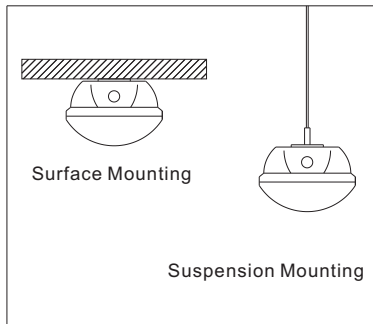

ORDERING CODE DEFINITION

Company Code	Size	Product	Watt	CCT
HY	2ft 4ft 8ft	VT: LED Vapor Tight Fixture	2ft:20W 4ft:40/30/20W 8ft:80/60/40W	3000/4000/5000K

WARNING

- The light source contained in this luminaire shall only be replaced by the manufacturer or his service agent or a similar qualified person
- If the external flexible cable or cord of this luminaire is damaged, it shall be exclusively replaced by the manufacturer or his service agent or a similar qualified person in order to avoid a hazard
- Maximum number /power of fittings for loop in/ out power option: 10 units/ 750W

INSTALLATION INSTRUCTION

- Reinforced drill points in base fo direct surface fixing, or conduit suspension.
- Stainless steel surface mounting clips
- Can also be suspended form wire/chain using clips provided