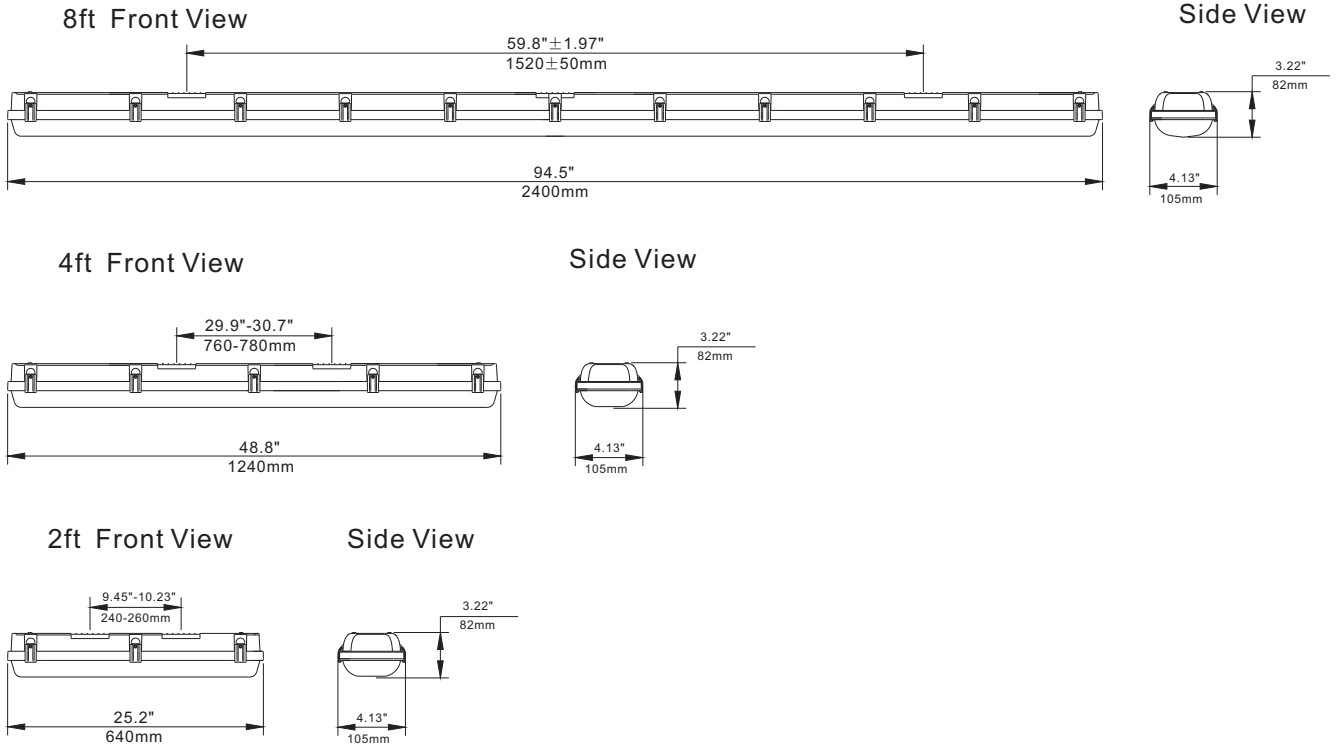

PRODUCT DIMENSIONS