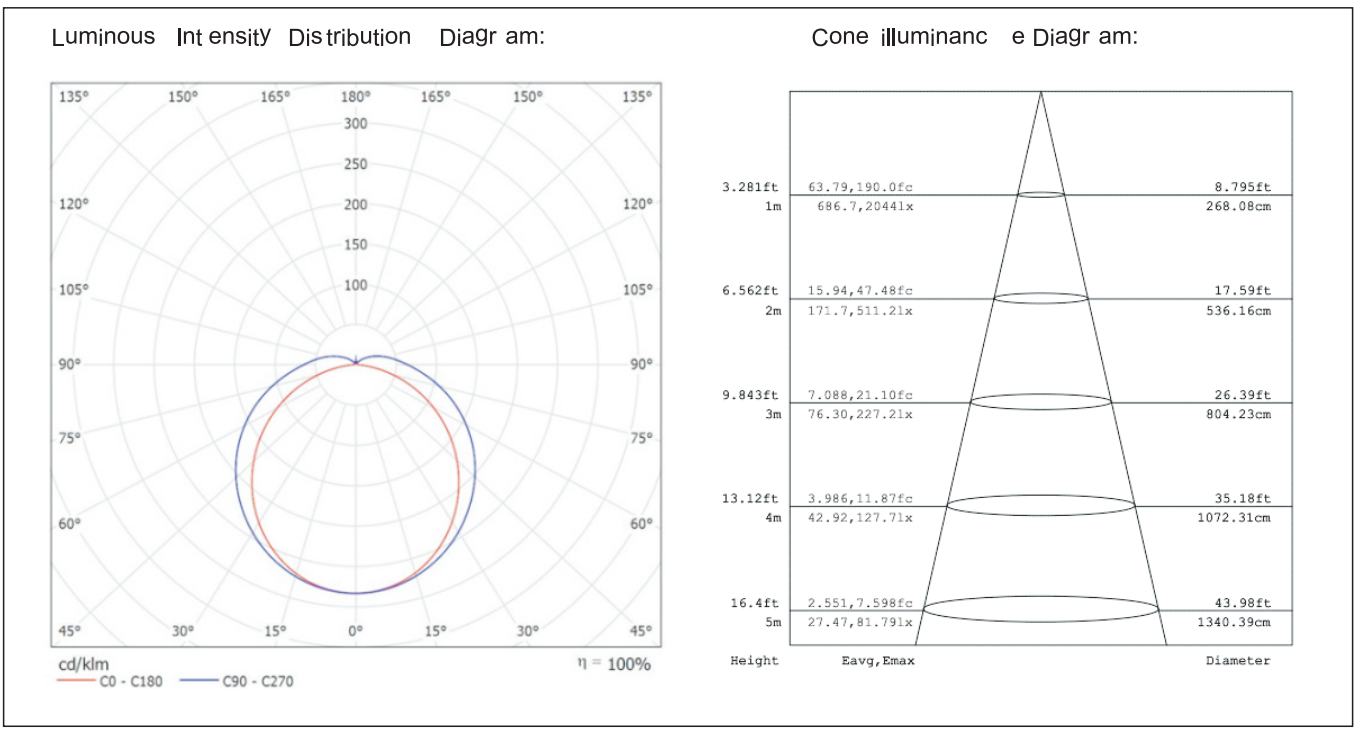

PHOTOMETRIC REPORT

Zhejiang Hongyao Lighting Electrical Co., Ltd

No.209 Shennan Rd. Da Yang Jie Dao, Linhai City. Zhejiang China 317000 www.chongyao.com
Trading@chongyao.com Tel: +86 576-85381918 Fax: +86 576-85381913